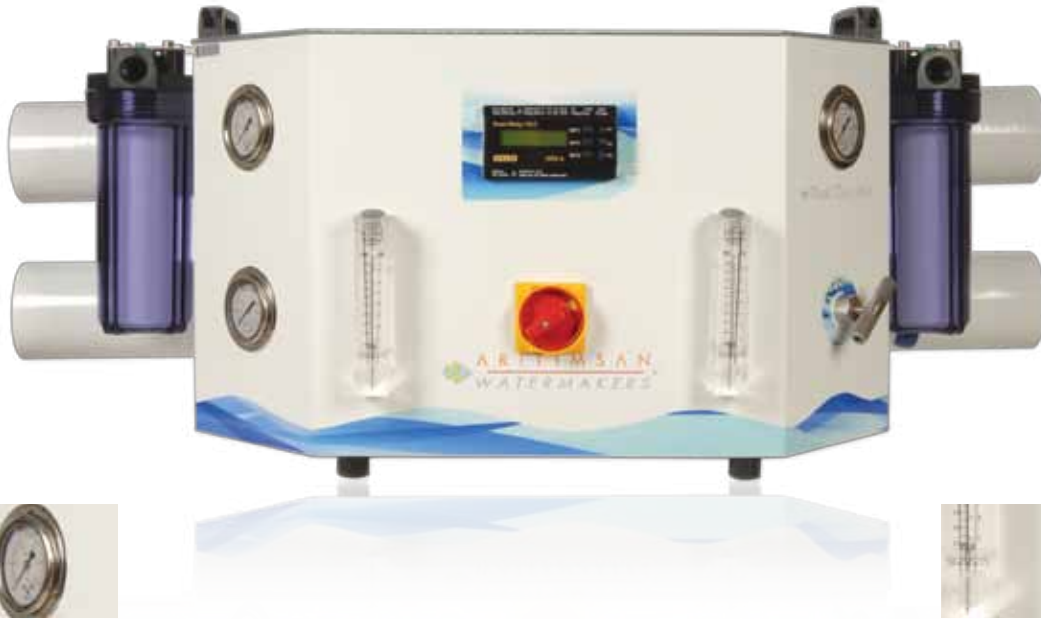

ÜRÜNLERİMİZ

Purple Tang Serisi / Purple Tang Series

Product	Weight	Wideness	Depth	Height	Min. Flow	Max. Flow	Control	Module	Module Amount/ Max. Module Amount
Purple Tang Series	85 kg	150 cm	60 cm	48 cm	120 lt/h	360 lt/h	PLC	40x40	1/3